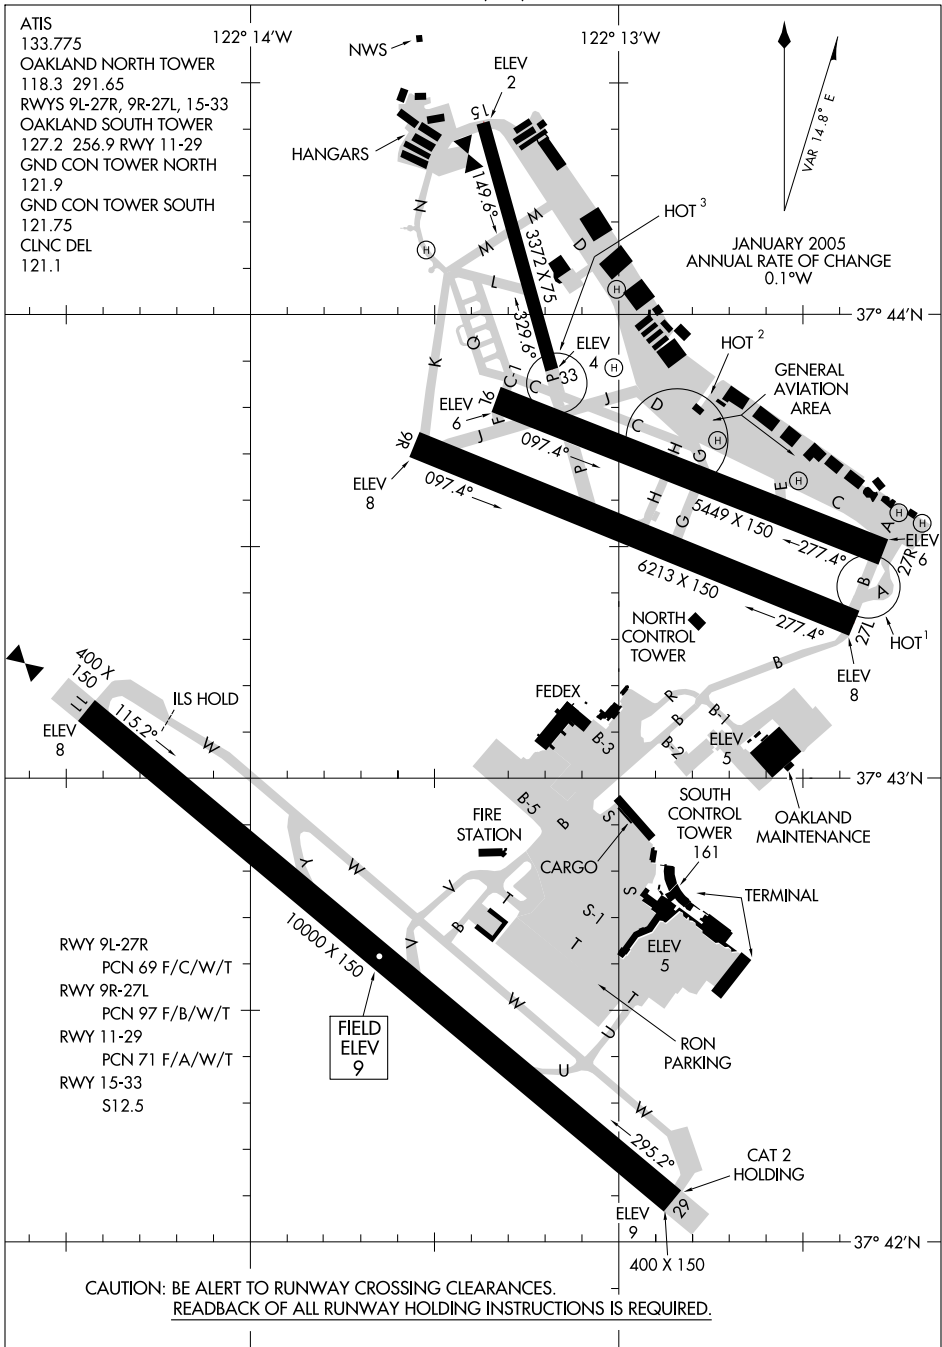

AIRPORT DIAGRAM

OAKLAND/METROPOLITAN OAKLAND INTL (OAK)
AL-294 (FAA) OAKLAND, CALIFORNIA

SW-2, 14 JAN 2010 to 11 FEB 2010

SW-2, 14 JAN 2010 to 11 FEB 2010

AIRPORT DIAGRAM

OAKLAND, CALIFORNIA
OAKLAND/METROPOLITAN OAKLAND INTL (OAK)