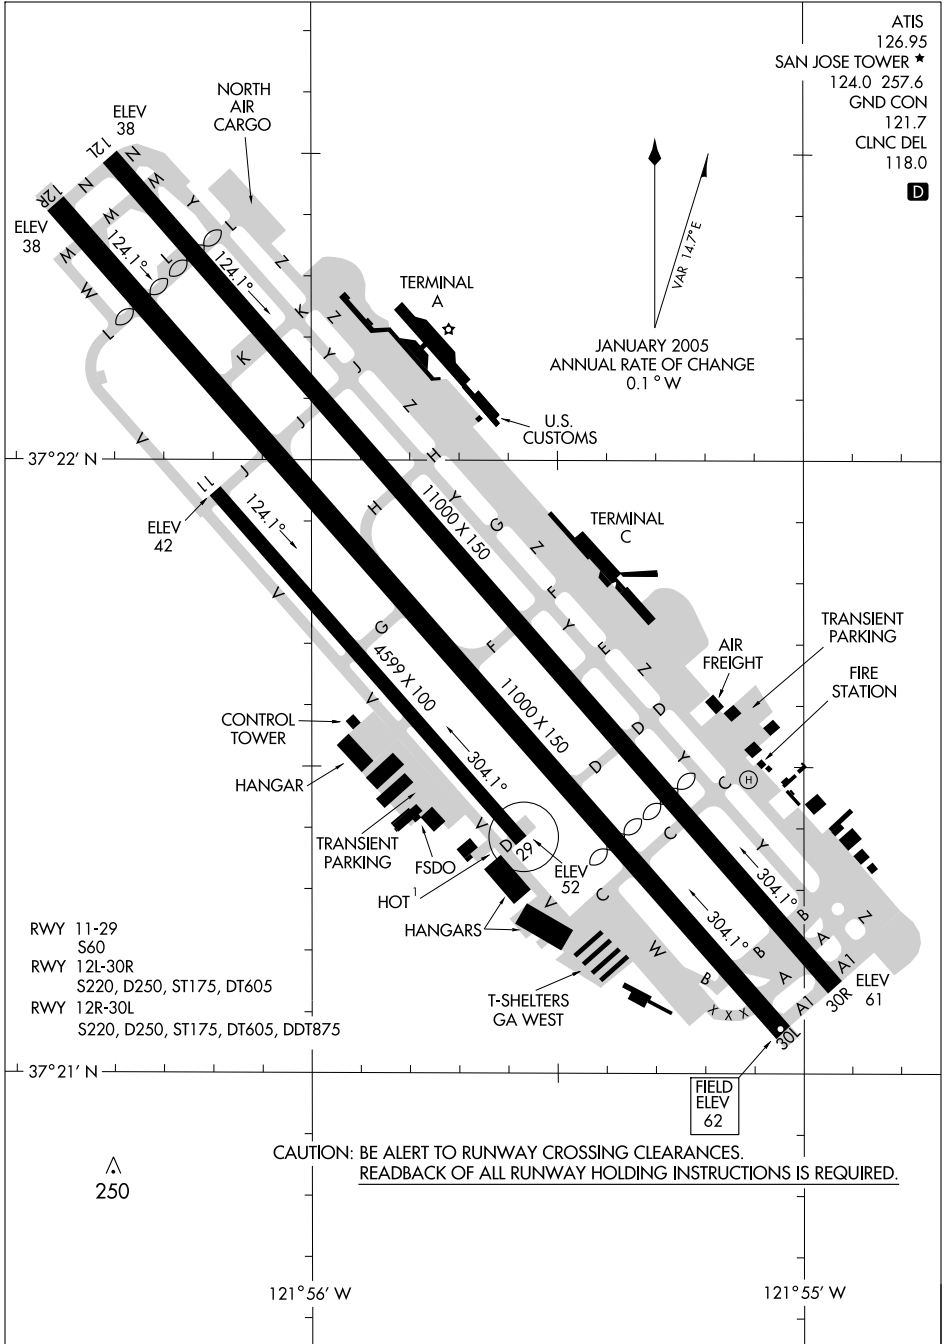

AIRPORT DIAGRAM

SAN JOSE/ NORMAN Y. MINETA SAN JOSE INTL (SJC)
AL-693 (FAA) SAN JOSE, CALIFORNIA

SW-2, 14 JAN 2010 to 11 FEB 2010

SW-2, 14 JAN 2010 to 11 FEB 2010

ATIS 126.95
 SAN JOSE TOWER ★ 124.0 257.6
 GND CON 121.7
 CLNC DEL 118.0
D

AIRPORT DIAGRAM

SAN JOSE, CALIFORNIA
SAN JOSE/ NORMAN Y. MINETA SAN JOSE INTL (SJC)